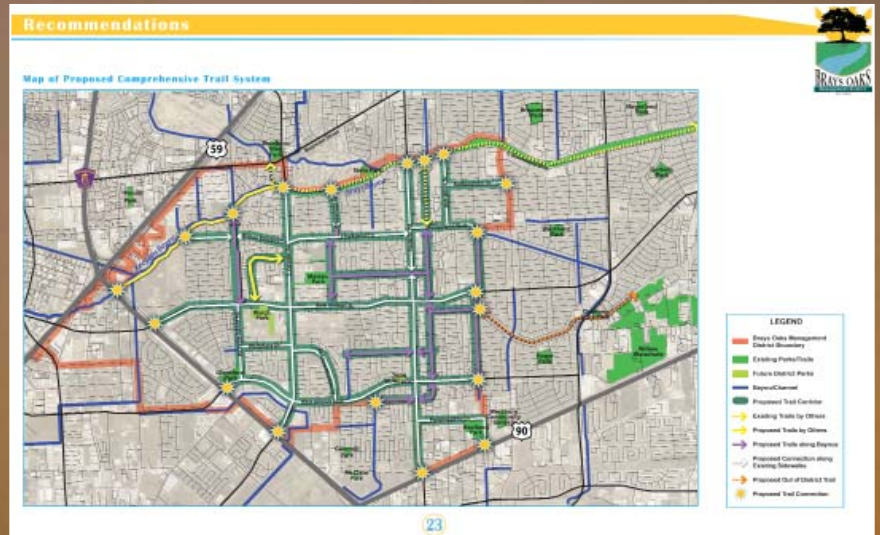

Brays Oaks Management District: Comprehensive Trail System